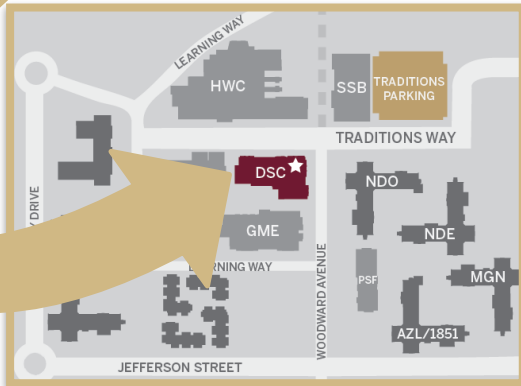

Drop-In Advising

Career Advising

9:00 a.m. – 4:00 p.m.

Monday through Friday

Check website for virtual hours

Virtual and In-Person advising available!
Visit career.fsu.edu/hours for more info.